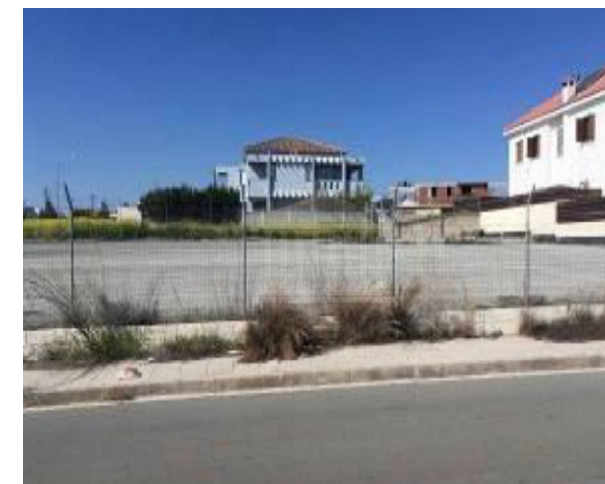

## Description

The property is a residential-land for sale in Lakatameia of Nicosia district. The residential-land measures of 1216sqm property area. The property falls under the zone K?8.

Coverage -%	Density 60%	Zone RESIDENTIAL	Land Area 1216m <sup>2</sup>
Max-Height 10m	Title Deeds Yes		

## Property Details

Water Available	Yes
Electricity Available	Yes
Asphalt Road	Yes
Near Village	-
Near City Centre	-
Countryside view	Yes
See view	-
City view	-