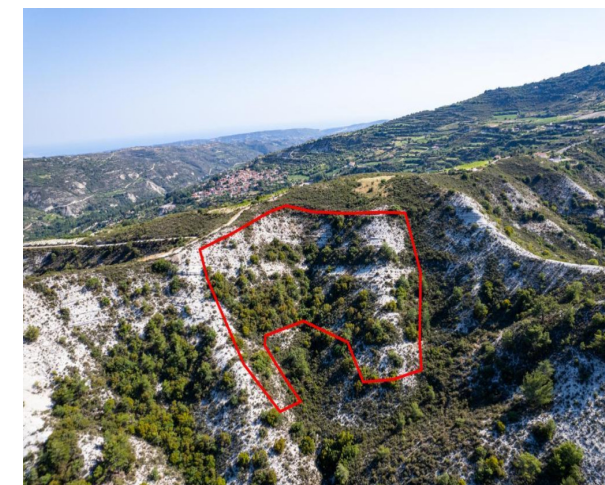

Agricultural Field In Pera Pedi, Limassol

Pera Pedi, Limassol, Cyprus Provinces

DELFI
PROPERTIES

55000

* Not Subject to VAT DP-CY14435/G_2290

Description

<p>The property is an agricultural field located in Pera Pedi, Limassol.</p> <p>It is located 700m from Pera Pedi center and 500m from the road of Mandria- Koilani.</p> <p>The field has a total land area of 13,378sqm and is situated 400 from the nearest registered asphalt road.</p>

 Coverage -%	 Density 10%	 Zone Agricultural	 Land Area 13378m ²
 Max-Height 8.3m	 Title Deeds Yes		

Property Details

Water Available	-
Electricity Available	-
Asphalt Road	-
Near Village	-
Near City Centre	-
Countryside view	Yes
See view	-
City view	-